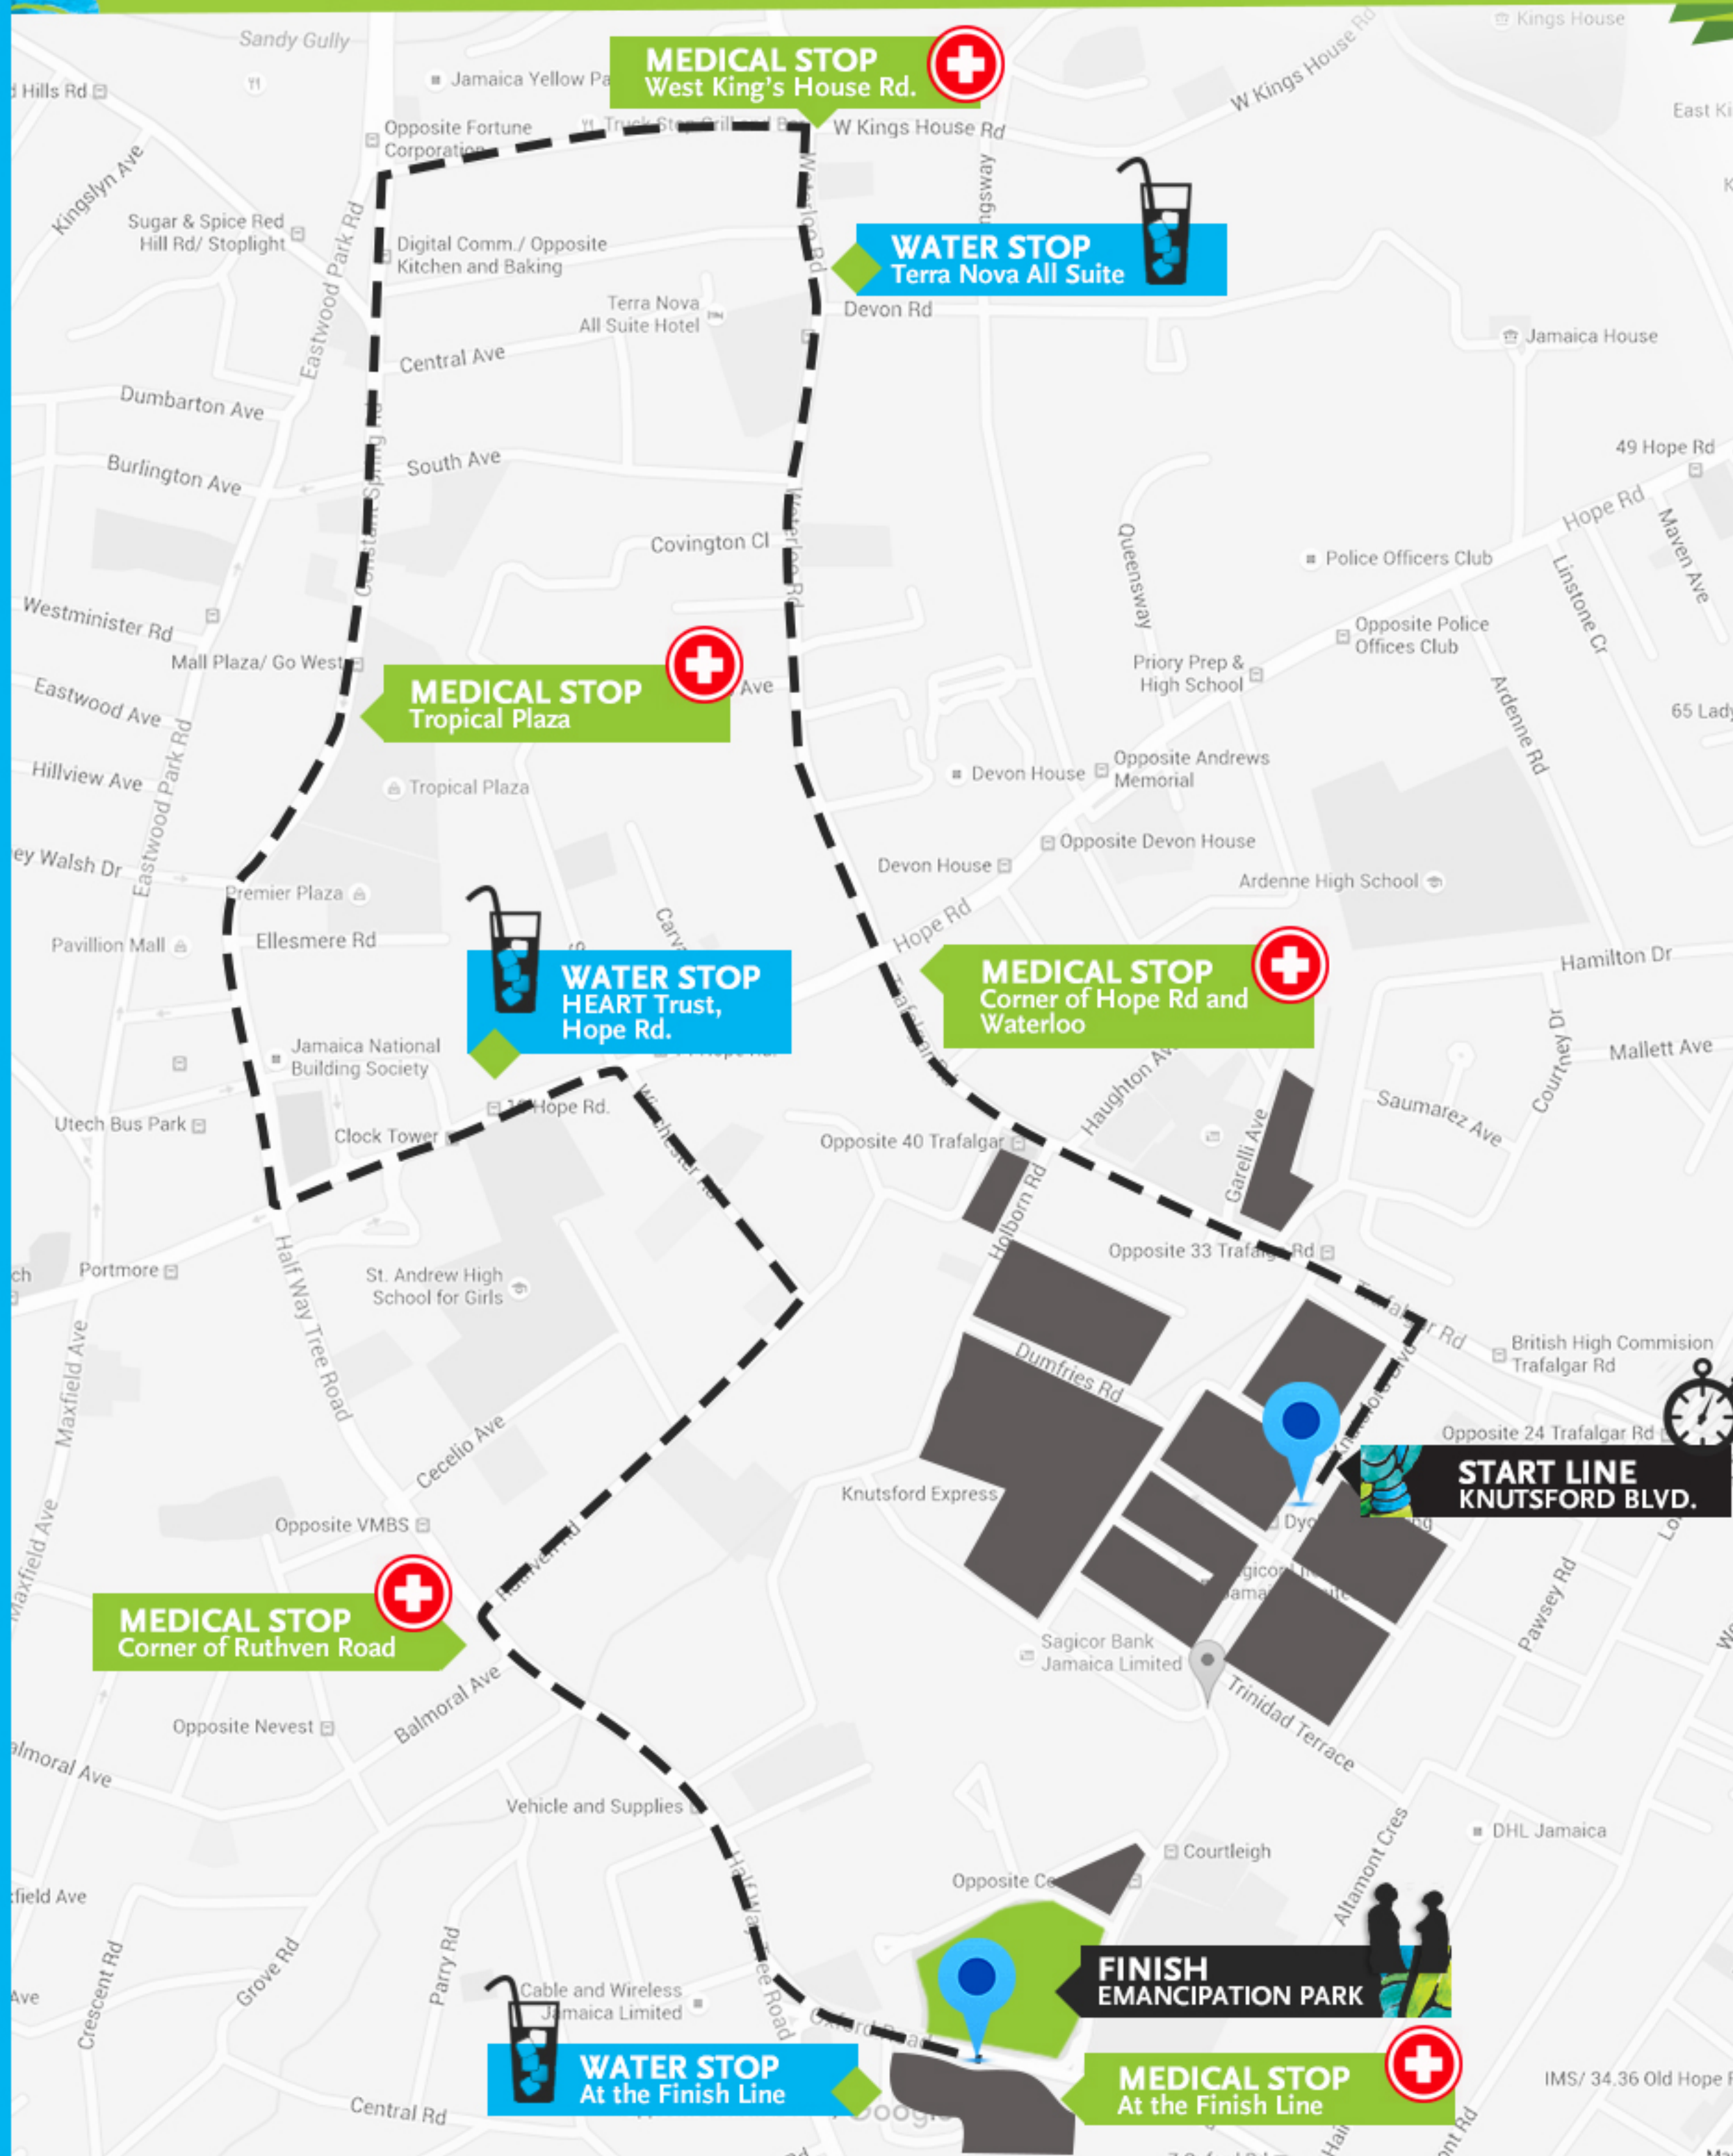

SAGICOR SIGMA CORPORATE RUN 2017

SUNDAY, FEBRUARY 19, 2017 • RACE START 7:30 A.M.

PARKING AREAS

- All KSAC Parking Lots
- NCB Parking Lot, 30A Trafalgar Road
- NCB Parking Lot, 32 Trafalgar Road
- NCB Knutsford Branch Parking Lot, Tobago Avenue
- VMBS Parking Lot, St. Lucia Avenue
- Cinema lands, Grenada Crescent (Knutsford Express)
- Cinema lands, Dominica Drive (Centre Stage)
- Sagicor Life Jamaica Parking Lot, Barbados Avenue
- Sagicor Life Customer Parking Lot, Grenada Crescent
- Sagicor Multi-Story Parking Garage, St. Lucia Avenue
- Liguanea Club, Knutsford Boulevard
- Development Bank of Jamaica, Oxford Road
- Sagicor Parking Lot, 8 Dumfries Road
- Sagicor Parking Lot, 4 Dumfries Road
- Sagicor Bank, Dominica Drive
- Sagicor, Ruthven Road
- Sagicor Customer Parking Lot
- PCJ Parking Lot, Trafalgar Rd
- NWC Parking, Oxford Road

KEY

 PARKING AREAS